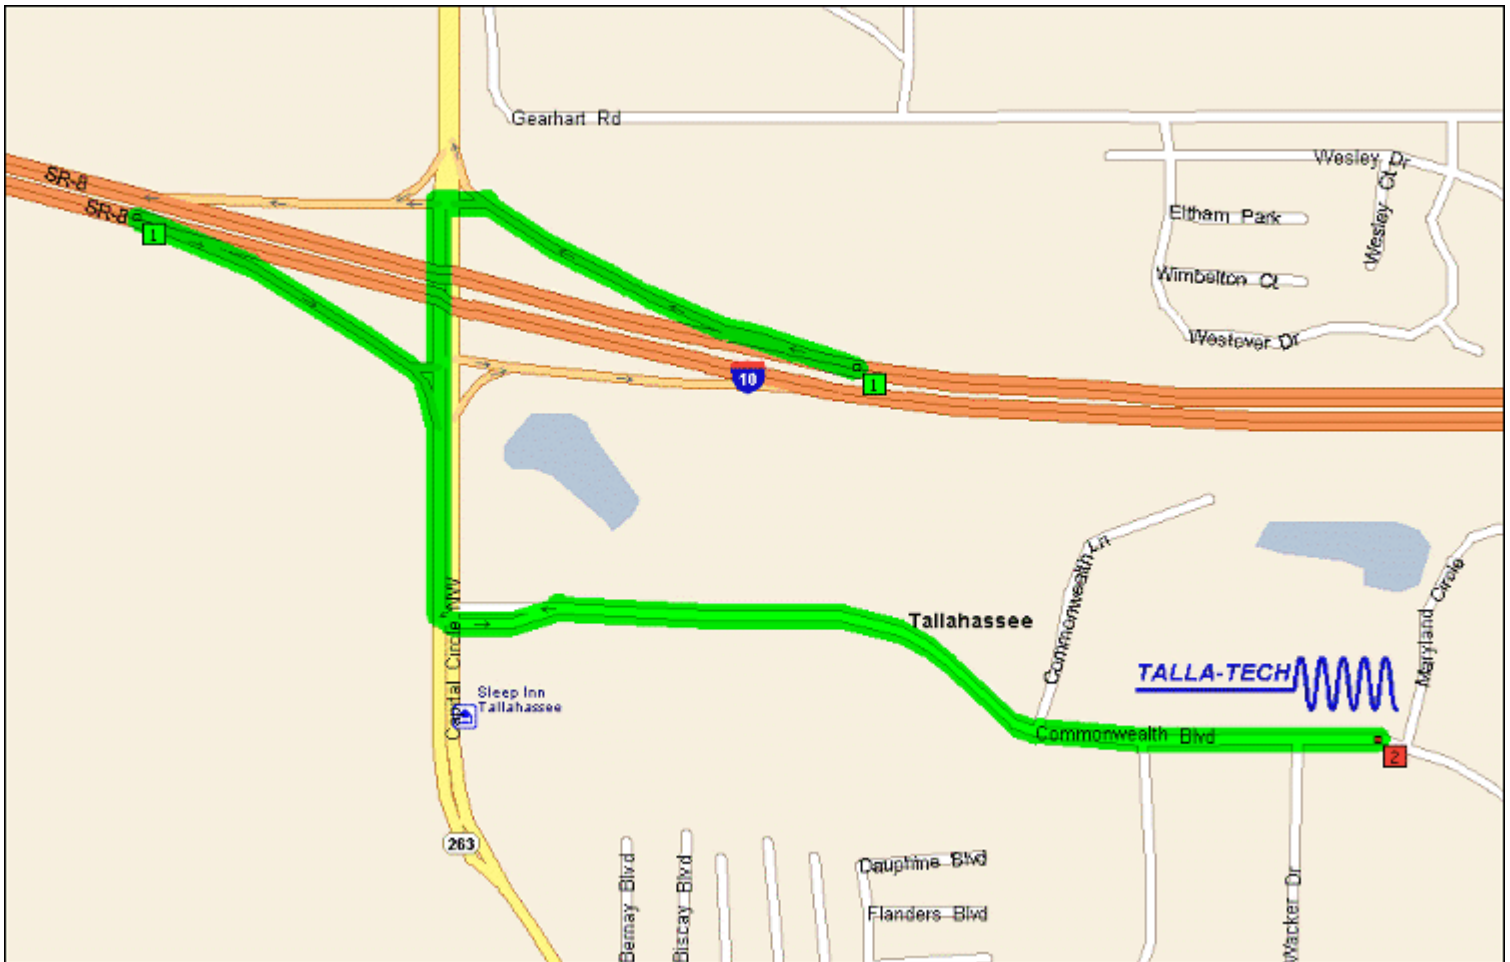

Talla-Tech
3000 Commonwealth Blvd.
Tallahassee, FL 32303
850-580-0420
www.talla-tech.com

I-10 exit 196 to Talla-Tech

From: 196 **To:** Talla-Tech, 3000 Commonwealth Blvd, Tallahassee, FL 32303
Driving Distance: 1.2 miles **Time:** 2 minutes

Distance	Instruction
0.0	1 Depart 196 on Ramp for 0.3 mi towards SR-263 / Capital Circle / Regional Airport
0.3	Merge onto SR-263 [Capital Circle NW] for 0.1 mi
0.4	Turn LEFT (East) onto Commonwealth Blvd for 0.8 mi
1.2	2 Arrive 3000 Commonwealth Blvd, Tallahassee, FL 32303