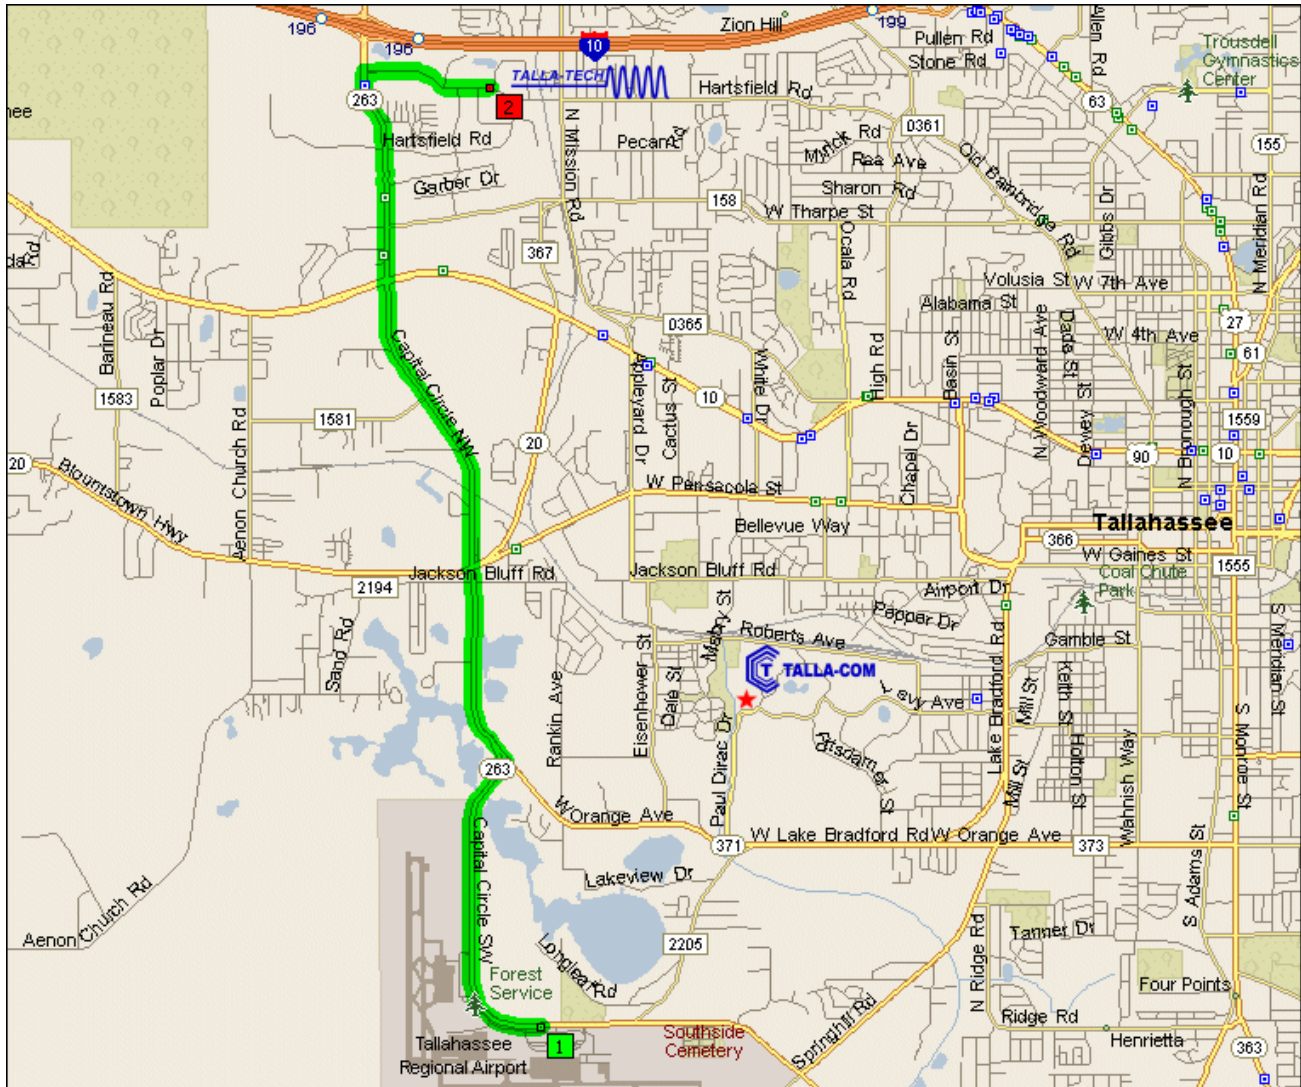

Talla-Tech
3000 Commonwealth Blvd.
Tallahassee, FL 32303
850-580-0420
www.talla-tech.com

Tallahassee Regional Airport to Talla-Tech

From: Tallahassee Regional Airport

To: Talla-Tech, 3000 Commonwealth Blvd, Tallahassee, FL 32303

Driving Distance: 6.7 miles **Time:** 9 minutes

Distance	Instruction
0.0	1 Depart Tallahassee Regional Airport on SR-263 [Capital Circle SW] (West) for 2.0 mi
2.0	Keep STRAIGHT onto SR-263 [Capital Circle SW] for 4.0 mi
6.0	Turn RIGHT (East) onto Commonwealth Blvd for 0.7 mi
6.7	2 Arrive 3000 Commonwealth Blvd, Tallahassee, FL 32303